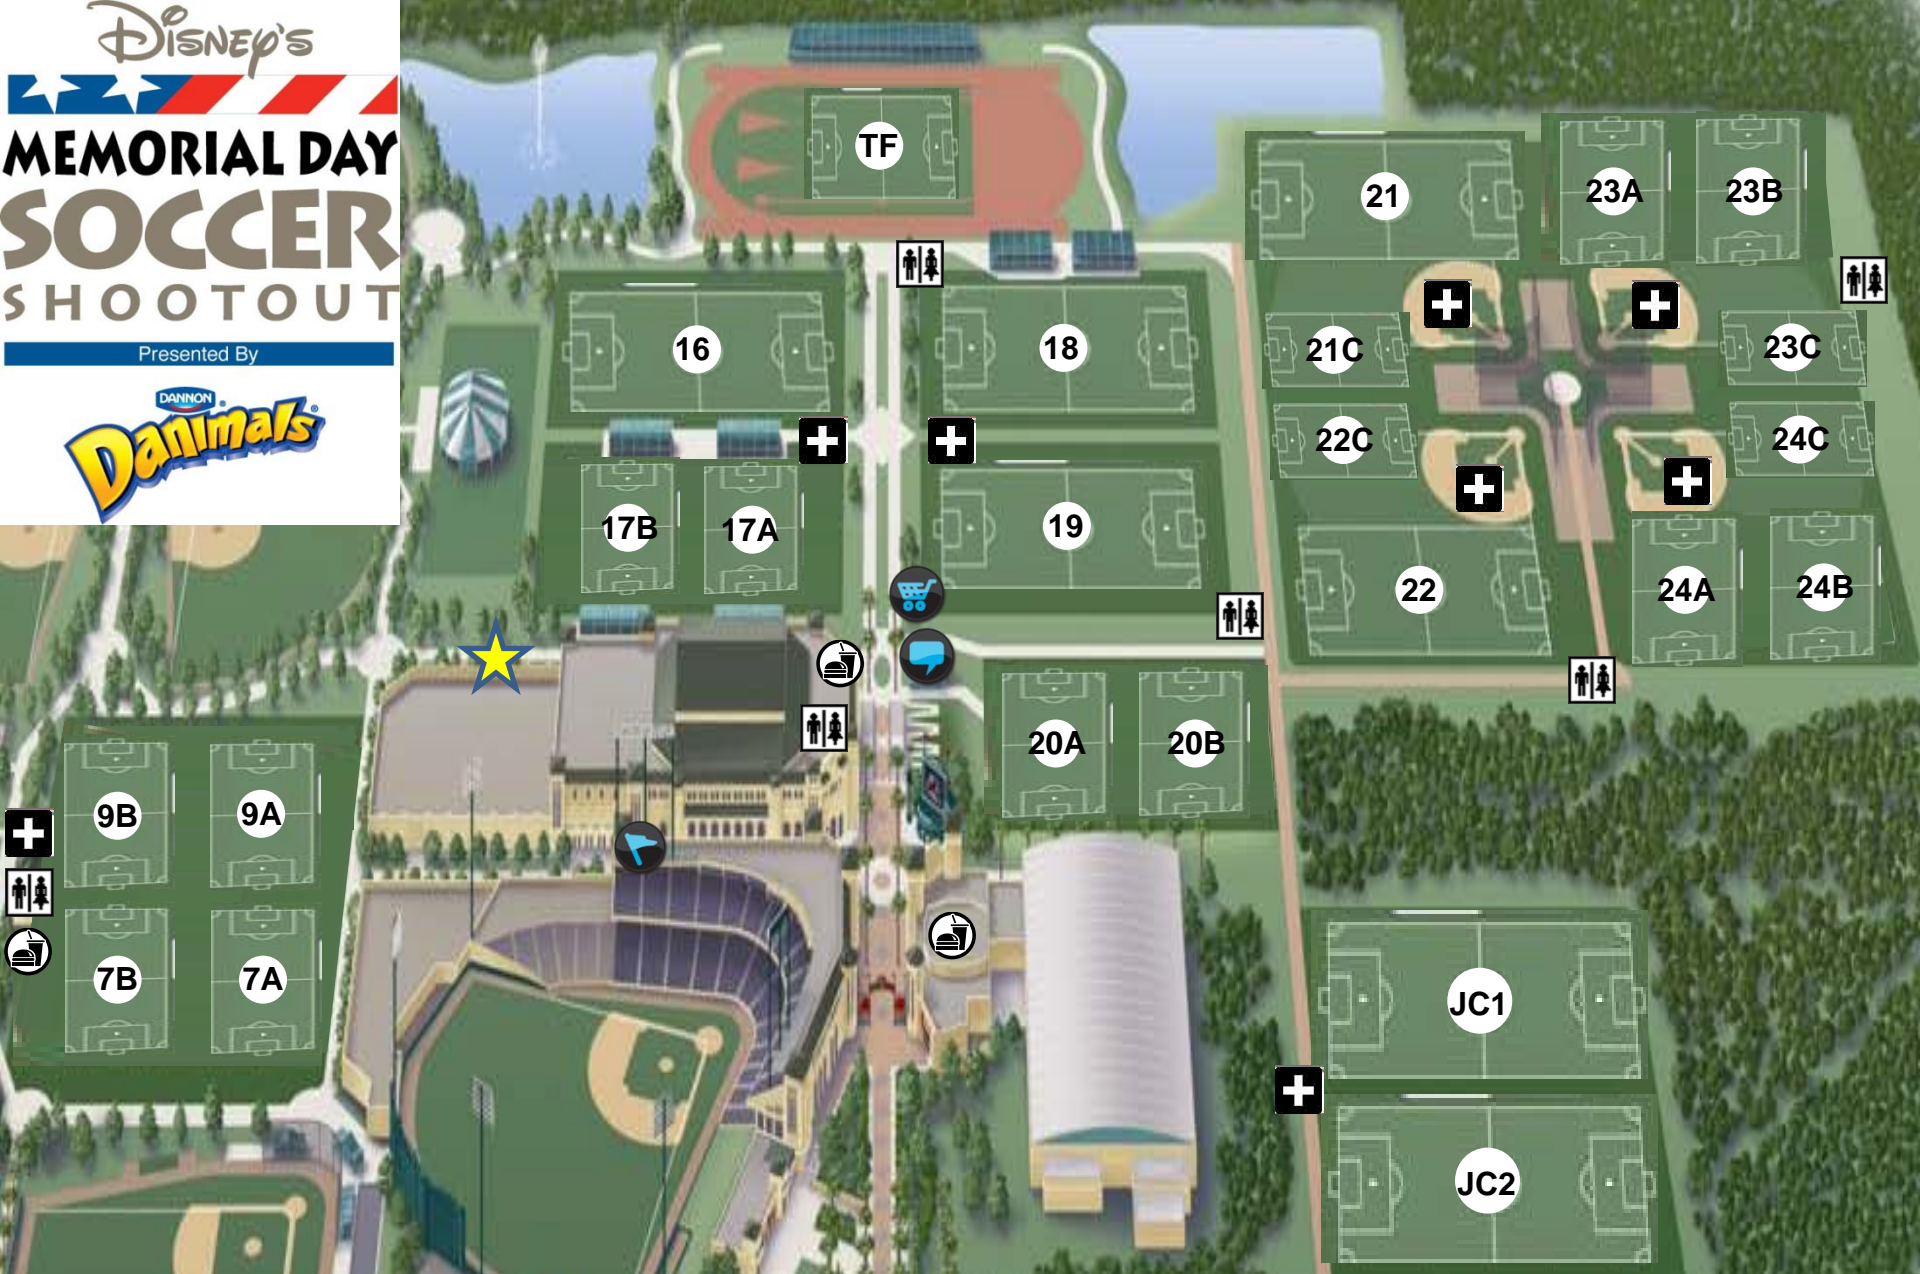

Disney's

MEMORIAL DAY SOCCER SHOOTOUT

Presented By

LEGEND

 MERCHANDISE	 MEDICAL	 HEADQUARTERS
 FOOD & BEVERAGE	 SCOREBOARDS	 RESTROOMS
 AWARDS		